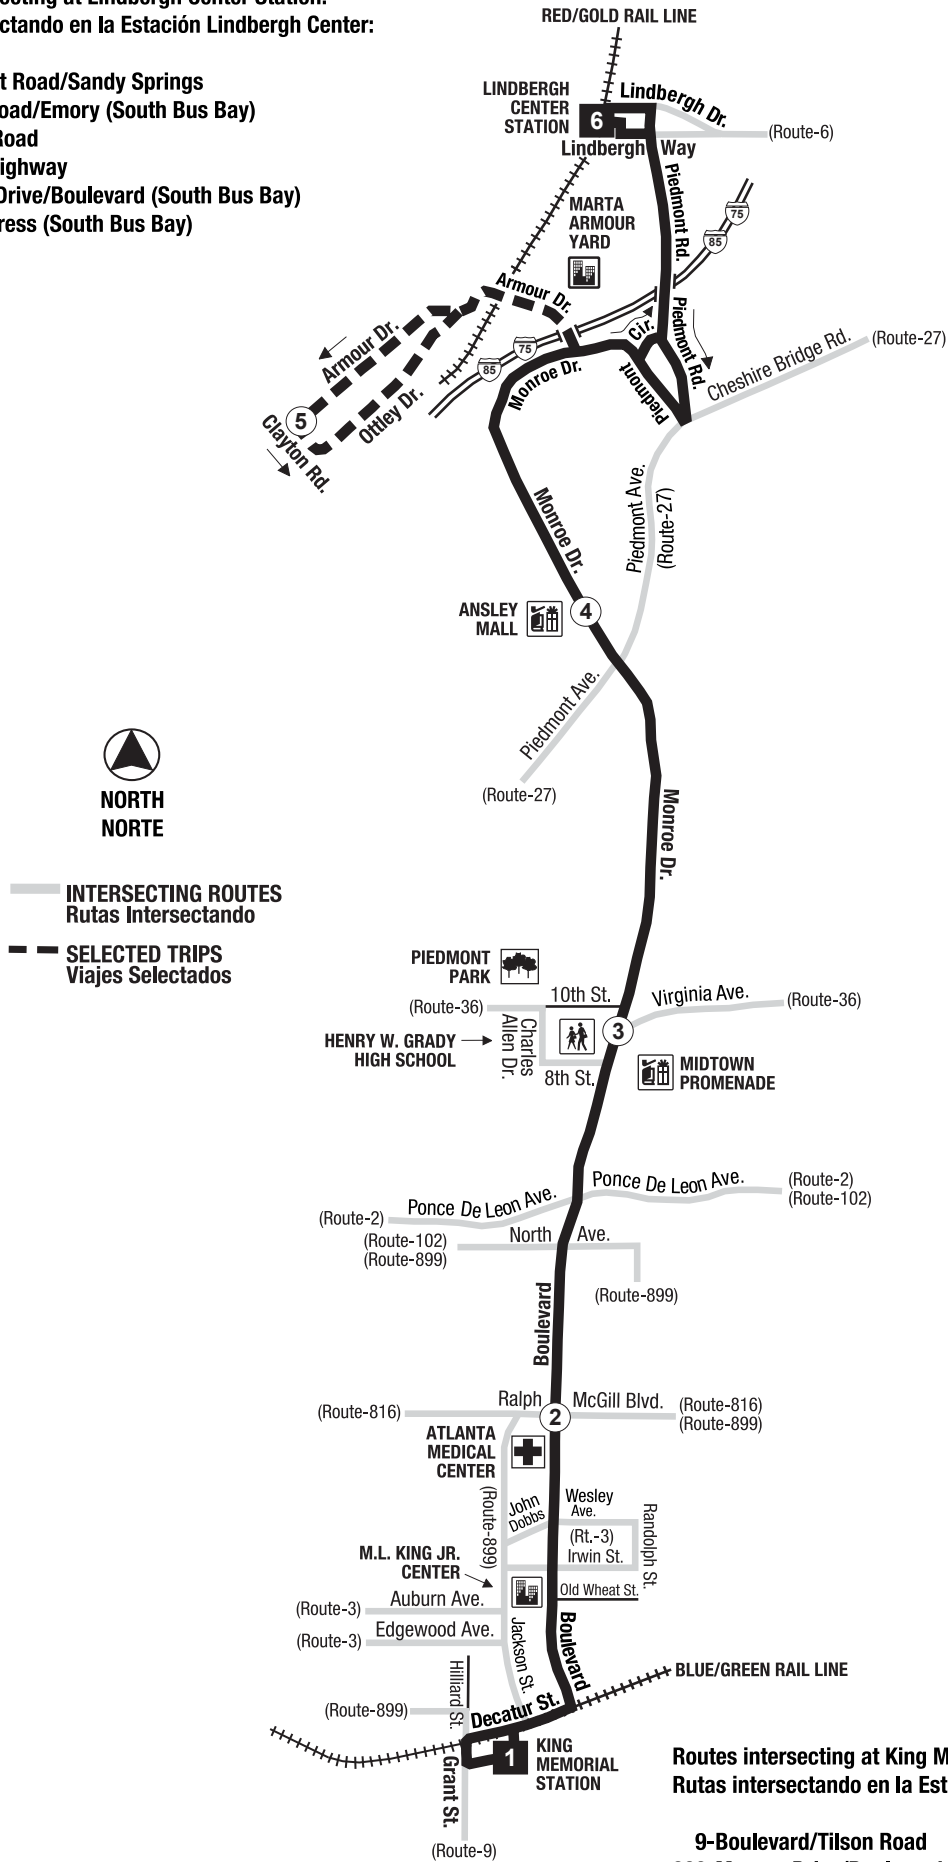

**Routes intersecting at Lindbergh Center Station:  
Rutas intersectando en la Estación Lindbergh Center:**

- 5-Piedmont Road/Sandy Springs
- 6-Clifton Road/Emory (South Bus Bay)
- 30-Lavista Road
- 39-Buford Highway
- 809-Monroe Drive/Boulevard (South Bus Bay)
- GRTA Xpress (South Bus Bay)

**Routes intersecting at King Memorial Station:  
Rutas intersectando en la Estación King Memorial:**

- 9-Boulevard/Tilson Road
- 809-Monroe Drive/Boulevard
- 899-Old Fourth Ward